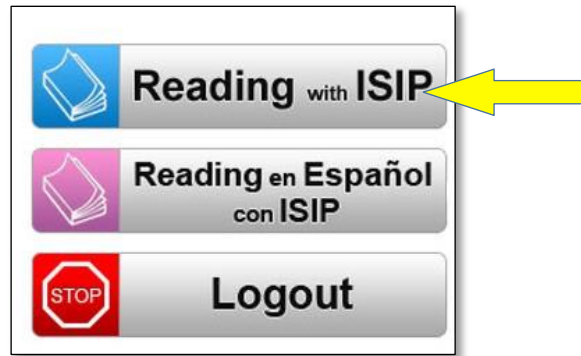

Supporting Educators. Empowering Kids.
Changing Lives.

This visual guide will assist you in setting up and using Istation Home, which will allow your child to access the Istation Reading program.

<p>Step 1: Go to the Web site www.istation.com.</p>	
<p>Step 2: Hover your mouse over Support and select Download Istation.</p>	
<p>Step 3: Click the appropriate button to download Istation for Windows or Macintosh.</p>	
<p>Step 4: Type your school's domain name. You can just type your child's school's name in the box. Domain name format is: school.district.state (e.g., walter caldwell.polk.florida).</p>	
<p>Step 5:</p> <ul style="list-style-type: none">A. Enter your user name and password.B. Click the OK button.	

Step 6:

Click on **Reading with ISIP**.

Parents may go online to secure.istation.com to find a variety of support materials and activities to help reinforce children's learning at home.

The first time you log in, you will be prompted to select your child's school. Type in the school information.

Then type your login information as provided on the Parent Letter and click **Log On**.

A search box with the placeholder text "Type provided school info here" and a "Search" button to its right. A yellow arrow points to the search box from the right. Below the search box, the text "search by school name" is displayed in green.A login form with two input fields. The first is labeled "User name" and the second is labeled "Password". Both fields have a yellow highlight and a yellow arrow pointing to them from the right. Below the fields is a "Log On" button.